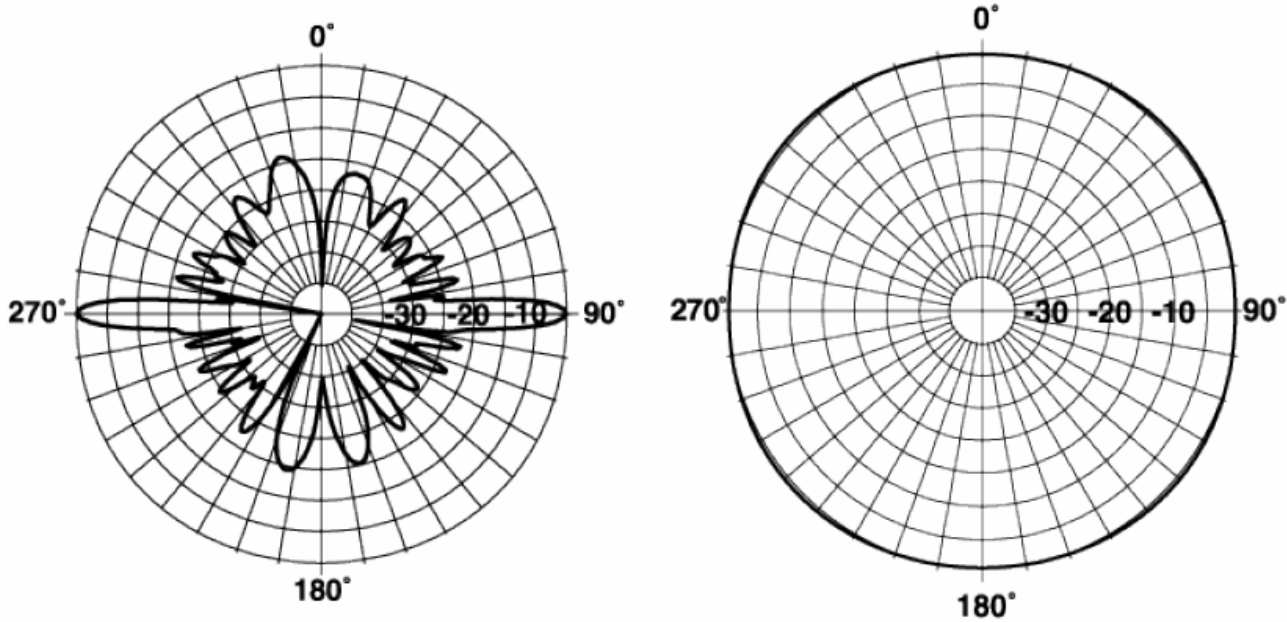

COMMANDER Omni Fiberglass Antenna, 845.5-880.5, 12.1dBi, N Female

Please visit us on the internet at <http://www.commandertech.com>

Other Documentation

All information contained in this datasheet is subject to confirmation at time of ordering