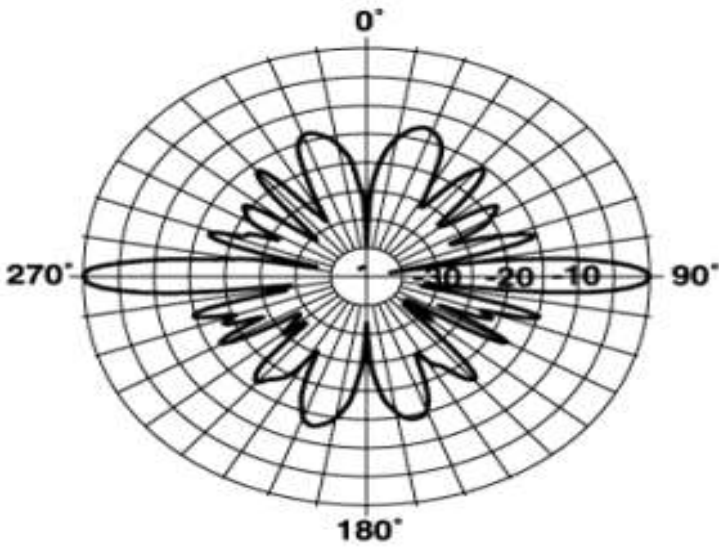

COMMANDER Omni Fiberglass Antenna, 806-841, 11.1dBi, N Female

Please visit us on the internet at <http://www.commandertech.com>

Other Documentation

Vertical Pattern