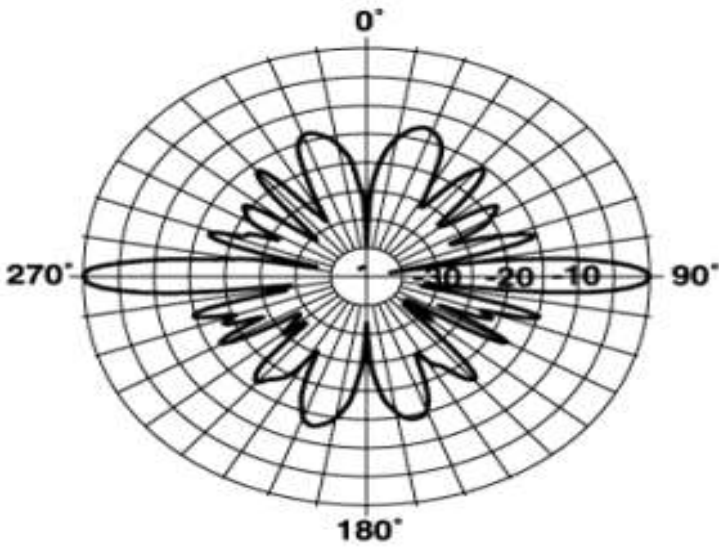

COMMANDER Omni Fiberglass Antenna, 831-866, 11.1dBi, N Female

Please visit us on the internet at <http://www.commandertech.com>

Other Documentation

Vertical Pattern