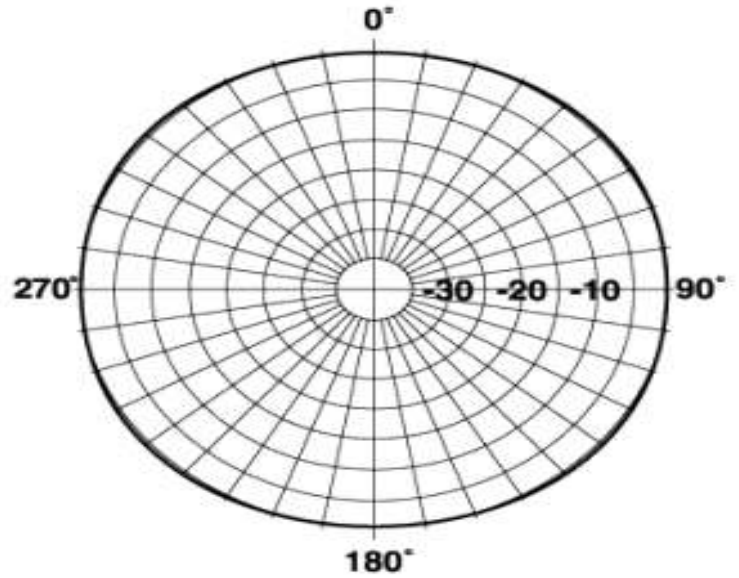

Horizontal Pattern

All information contained in this datasheet is subject to confirmation at time of ordering