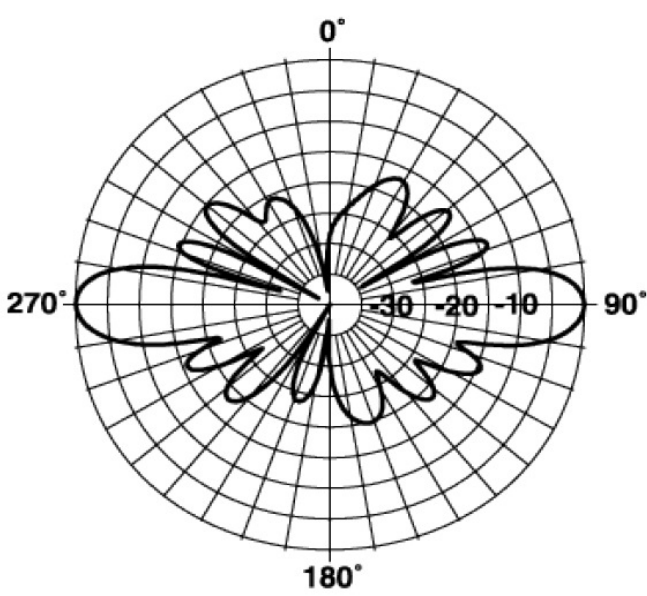

COMMANDER Omni Fiberglass Antenna, 151.5-159.5, 7.4dBi, N Female

Please visit us on the internet at <http://www.commandertech.com>

Other Documentation

Vertical Pattern