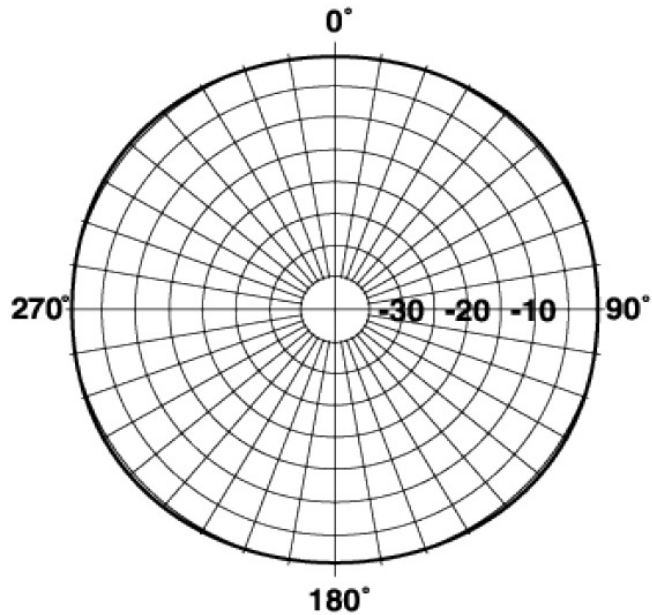

Horizontal Pattern

All information contained in this datasheet is subject to confirmation at time of ordering