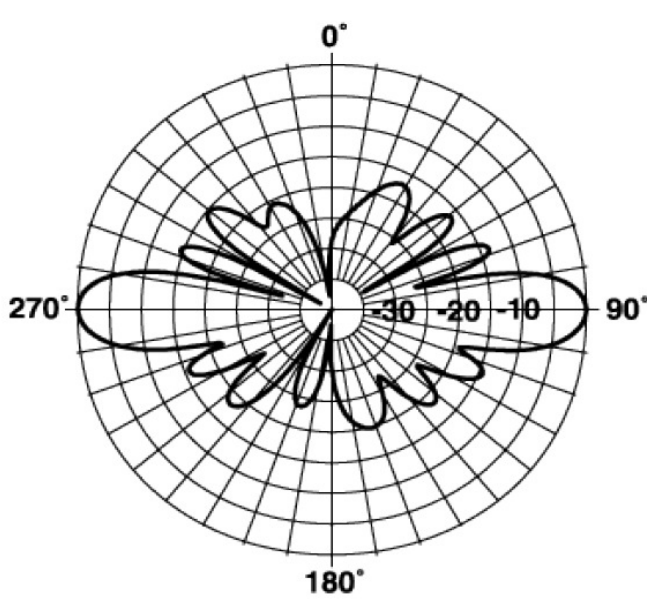

COMMANDER Omni Fiberglass Antenna, 155-163, 7.4dBi, N Female

Please visit us on the internet at <http://www.commandertech.com>

Other Documentation

Vertical Pattern