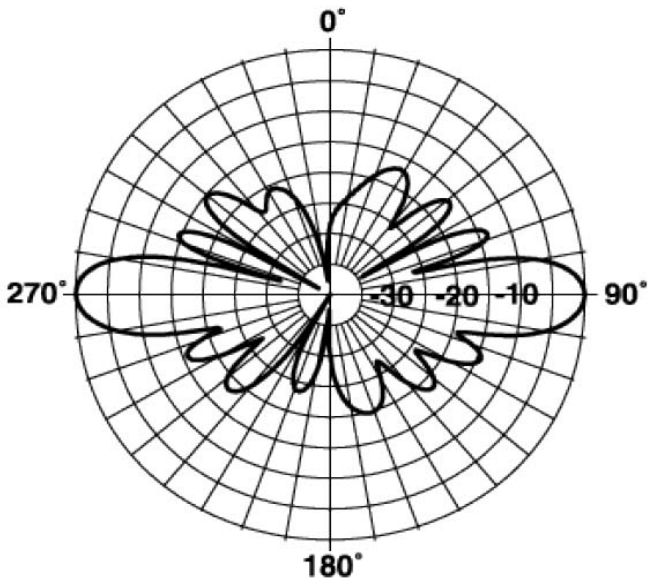

COMMANDER Omni Fiberglass Antenna, 157-165, 7.4dBi, N Female

Please visit us on the internet at <http://www.commandertech.com>

Other Documentation

Vertical Pattern