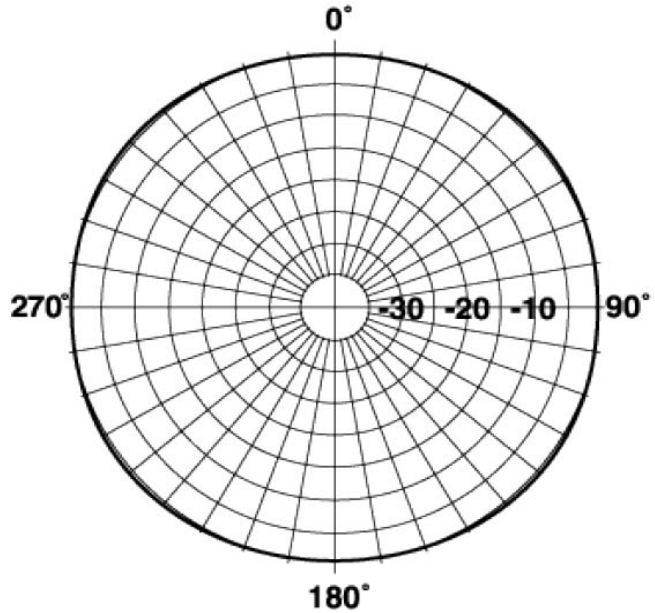

Horizontal Pattern

All information contained in this datasheet is subject to confirmation at time of ordering