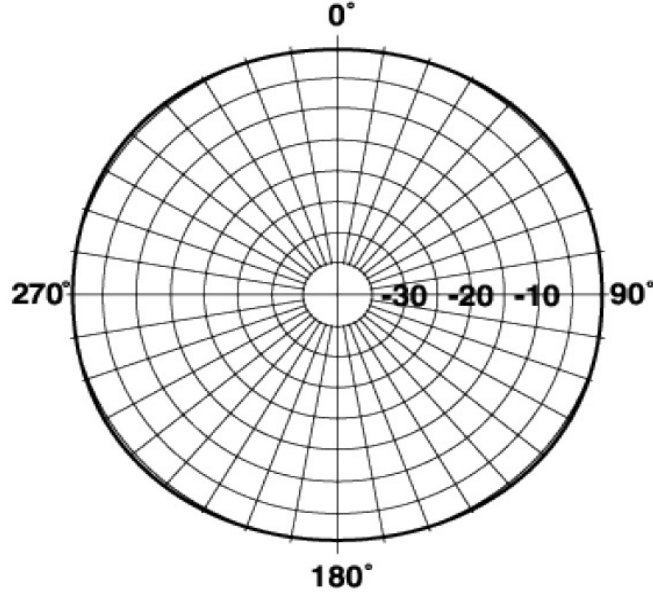

**Technical Specifications**

Frequency Band	300-699.9 MHz
Horizontal Pattern	Omni Directional
Antenna Type	Fiberglass Omni
Electrical Down Tilt Option	Fixed
Gain, dBi (dBd)	12.1 (10)
Frequency Range, MHz	500-512
Connector Type	N Female
Connector Location	Bottom
Mounting Type	Fixed
Electrical Down Tilt, deg	0
Orientation	Upright
Mounting Hardware	46 Clamp Set
Rated Wind Speed, km/h (mph)	160 (100)
Gain (Omni), dBi (dBd)	12.14 (10)
VSWR	< 1.5 : 1
Vertical Beamwidth, deg	7
Polarization	Vertical
Maximum Power Input, W	500
Lightning Protection	Direct Ground
3rd Order IMP @ 2 x 43 dBm, dBc	-130
Impedance, Ohms	50
Overall Length, m (ft)	5.73 (18.8)
Element Housing Length, m (ft)	5.06 (16.6)
Mounting Pipe Diameter, m (in)	0.07 (2.75)
Support Pipe Length, m (ft)	0.61 (2)
Weight, kg (lb)	9 (21)
Radiating Element Material	Copper
Element Housing Material	Fiberglass
Support Pipe Material	Aluminum Alloy
Max Wind Loading Area m <sup>2</sup> (ft <sup>2</sup> )	0.164 (1.77)
Survival Wind Speed, km/h (mph)	200 (125)
Bend Mom @ Rated Wind 1" Below Top of Mt Pipe, N m (ft lbf)	792 (584)
Wind Load - Side @ Rated Wind, N (lbf)	316 (71)
Shipping Weight, kg (lb)	25.9 (57)
Packing Dimensions, HxWxD mm (in)	7320 x 100 x 100 (288.18 X 3.94 X 3.94)
Packing Dimensions, HxWxD, m (ft)	7.32 x 0.1 x 0.1 (24 x 0.33 x 0.33)
Shipping Dimensions of Accessory, HxWxD, m (ft)	Packed with Antenna
Shipping Mode	Common Carrier

All ii

**Notes**

COMMANDER Omni Fiberglass Antenna, 500-512, 12.1dBi, N Female

Please visit us on the internet at <http://www.commandertech.com>

Other Documentation

Vertical Pattern

Horizontal Pattern

All i