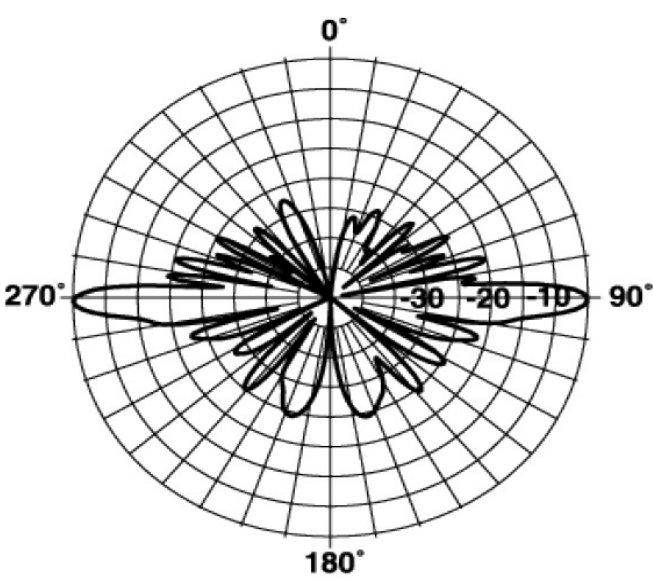

COMMANDER Omni Fiberglass Antenna, 500-512, 12.1dBi, N Female

Please visit us on the internet at <http://www.commandertech.com>

Other Documentation

Vertical Pattern