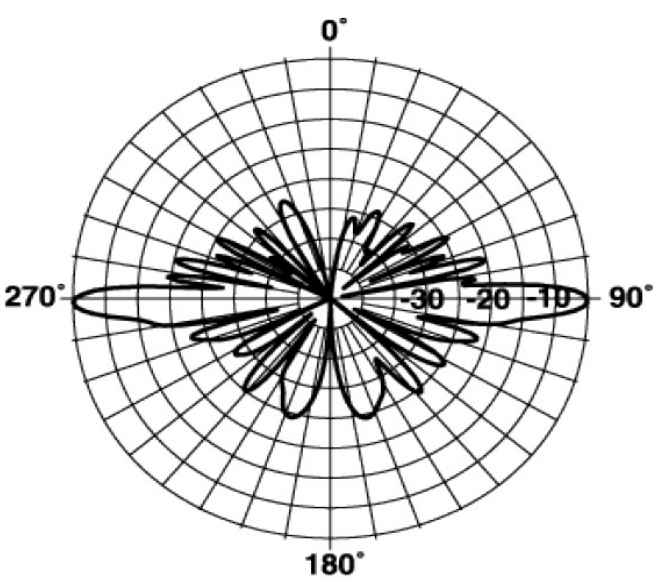

COMMANDER Omni Fiberglass Antenna, 412-420, 12.1dBi, N Female

Please visit us on the internet at <http://www.commandertech.com>

Other Documentation

Vertical Pattern