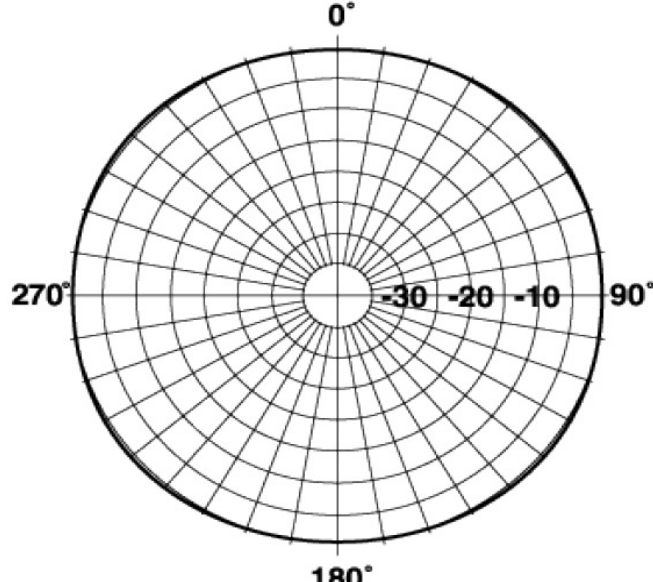

Horizontal Pattern

All information contained in this datasheet is subject to confirmation at time of ordering