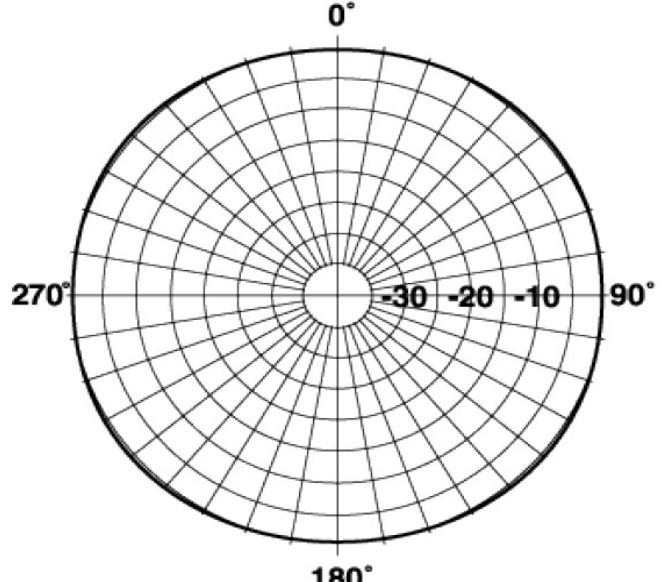

Horizontal Pattern

All information contained in this datasheet is subject to confirmation at time of ordering