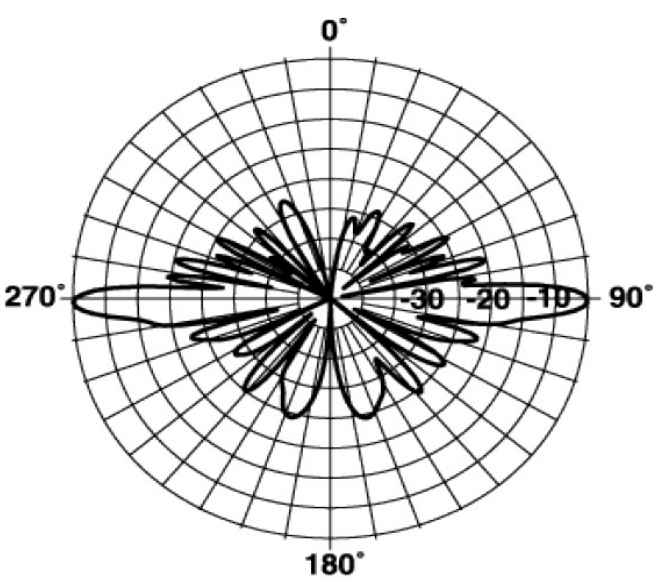

COMMANDER Omni Fiberglass Antenna, 440-450, 12.1dBi, N Female

Please visit us on the internet at <http://www.commandertech.com>

Other Documentation

Vertical Pattern