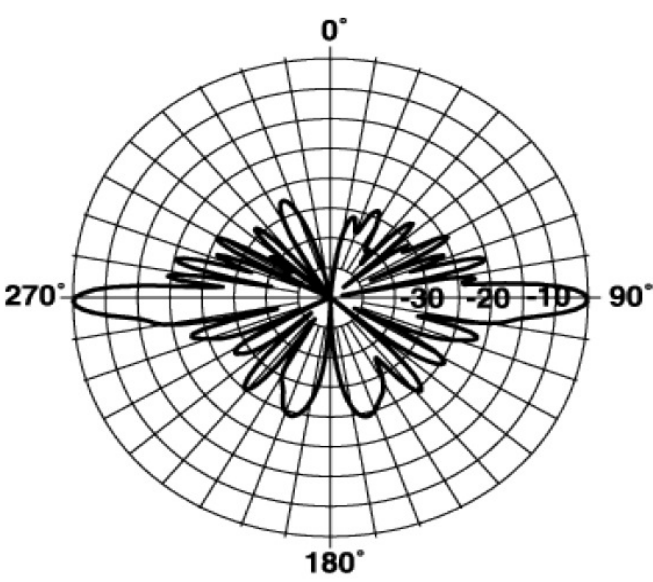

COMMANDER Omni Fiberglass Antenna, 470-482, 12.1dBi, N Female

Please visit us on the internet at <http://www.commandertech.com>

Other Documentation

Vertical Pattern