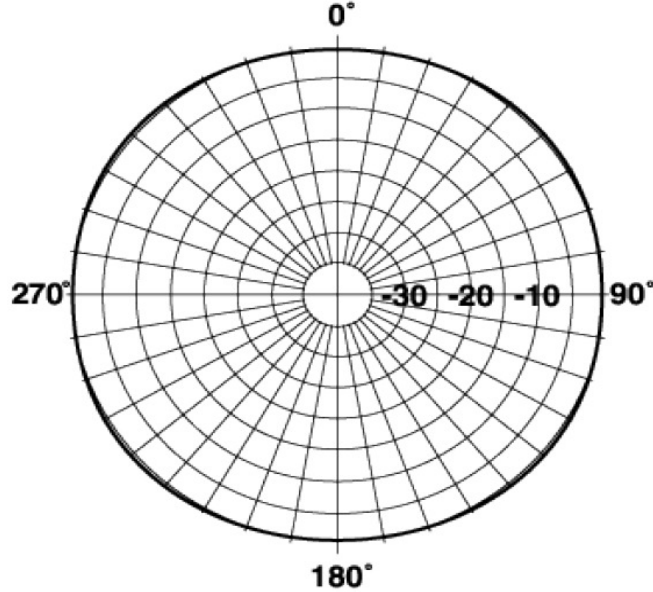

**Technical Specifications**

Frequency Band	300-699.9 MHz
Horizontal Pattern	Omni Directional
Antenna Type	Fiberglass Omni
Electrical Down Tilt Option	Fixed
Gain, dBi (dBd)	12.1 (10)
Frequency Range, MHz	480-490
Connector Type	N Female
Connector Location	Bottom
Mounting Type	Fixed
Electrical Down Tilt, deg	0
Orientation	Upright
Mounting Hardware	46 Clamp Set
Rated Wind Speed, km/h (mph)	160 (100)
Gain (Omni), dBi (dBd)	12.14 (10)
VSWR	< 1.5 : 1
Vertical Beamwidth, deg	7
Polarization	Vertical
Maximum Power Input, W	500
Lightning Protection	Direct Ground
3rd Order IMP @ 2 x 43 dBm, dBc	-130
Impedance, Ohms	50
Overall Length, m (ft)	5.73 (18.8)
Element Housing Length, m (ft)	5.06 (16.6)
Mounting Pipe Diameter, m (in)	0.07 (2.75)
Support Pipe Length, m (ft)	0.61 (2)
Weight, kg (lb)	10 (22)
Radiating Element Material	Copper
Element Housing Material	Fiberglass
Support Pipe Material	Aluminum Alloy
Max Wind Loading Area m <sup>2</sup> (ft <sup>2</sup> )	0.164 (1.77)
Survival Wind Speed, km/h (mph)	200 (125)
Bend Mom @ Rated Wind 1" Below Top of Mt Pipe, N m (ft lbf)	792 (584)
Wind Load - Side @ Rated Wind, N (lbf)	316 (71)
Shipping Weight, kg (lb)	25.9 (57)
Packing Dimensions, HxWxD mm (in)	7320 x 100 x 100 (288.18 X 3.94 X 3.94)
Packing Dimensions, HxWxD, m (ft)	7.32 x 0.1 x 0.1 (24 x 0.33 x 0.33)
Shipping Dimensions of Accessory, HxWxD, m (ft)	Packed with Antenna
Shipping Mode	Common Carrier

All ii

**Notes**

COMMANDER Omni Fiberglass Antenna, 480-490, 12.1dBi, N Female

Please visit us on the internet at <http://www.commandertech.com>

**Other Documentation**

Vertical Pattern

Horizontal Pattern

All i