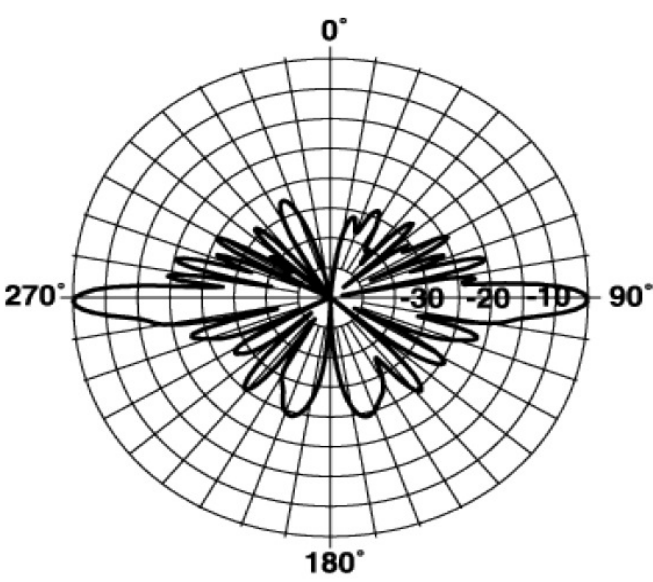

COMMANDER Omni Fiberglass Antenna, 480-490, 12.1dBi, N Female

Please visit us on the internet at <http://www.commandertech.com>

Other Documentation

Vertical Pattern